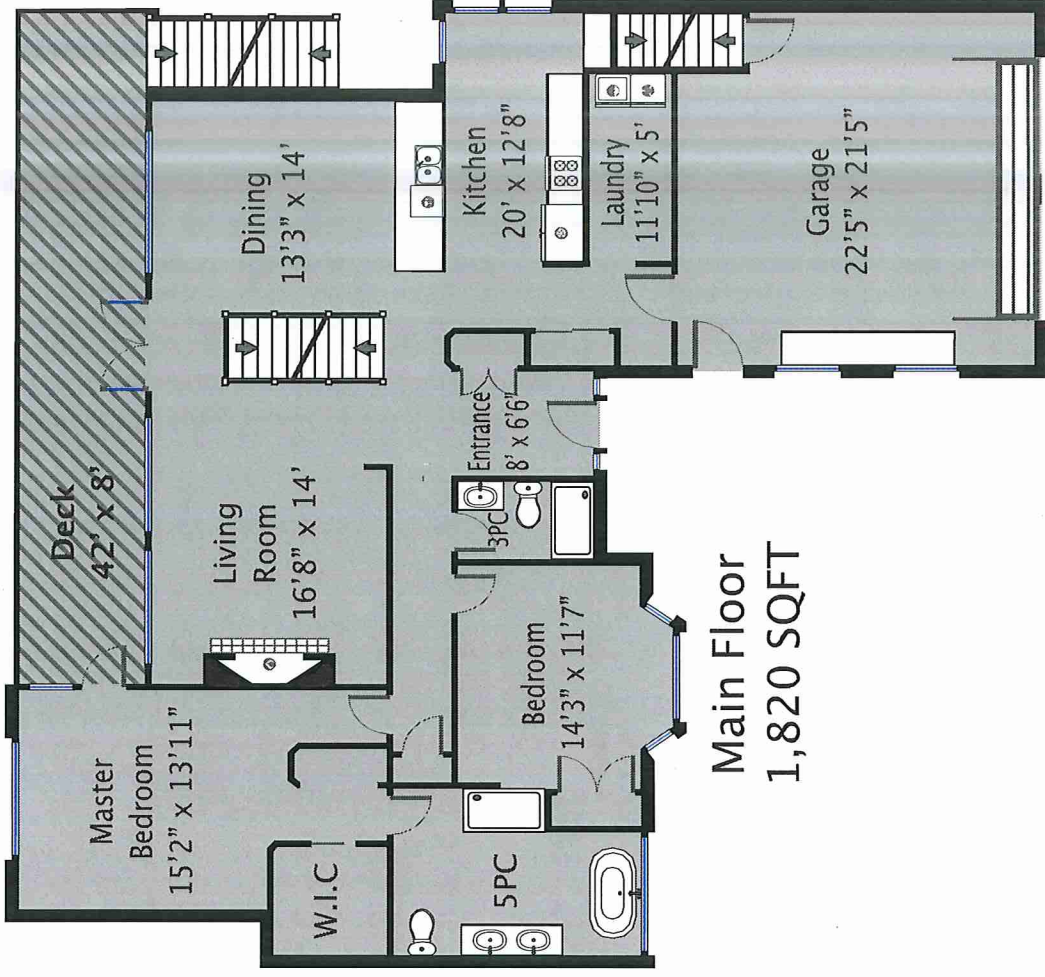

419 Mclean S Street

Total Square Footage

3,640 SQFT

Swift Home Tours
250-218-5671

MEASUREMENTS ON PLANS ARE INTENDED FOR VISUAL REFERENCE ONLY AND SHOULD BE VERIFIED. ALL AREA SQFT TOTALS ARE INCLUSIVE OF EXTERIOR WALLS. ALL INTERIOR DIMENSIONS ARE FROM INTERIOR WALLS.