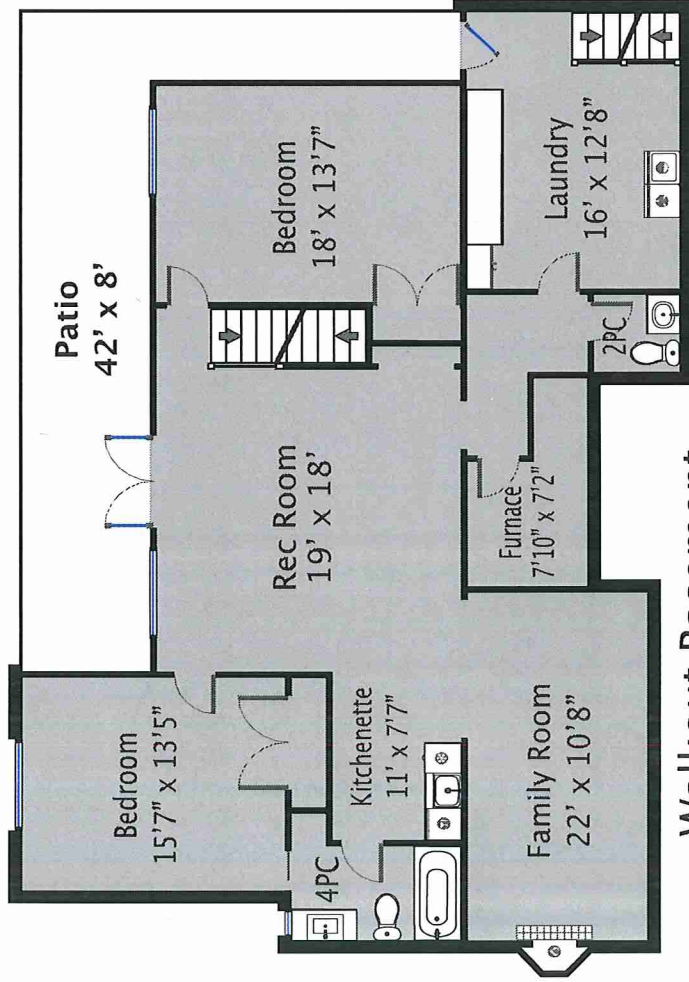

419 Mclean S Street

Total Square Footage

3,640 SQFT

Swift Home Tours
250-218-5671

MEASUREMENTS ON PLANS ARE INTENDED FOR VISUAL REFERENCE ONLY AND SHOULD BE VERIFIED. ALL AREA SQFT TOTALS ARE INCLUSIVE OF EXTERIOR WALLS. ALL INTERIOR DIMENSIONS ARE FROM INTERIOR WALLS.